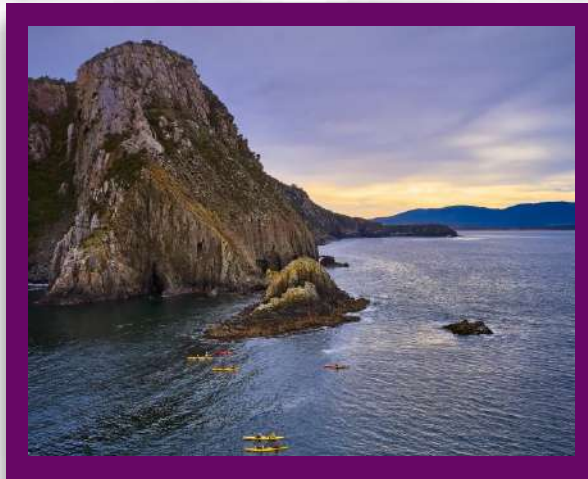

Saturday 9th May 2026

End of the RRVI - Return home

RIDGE RIDER VI

YARRA VALLEY » HUNTER VALLEY

Lock in your place today and join the ultimate adventure!

[CLICK HERE TO REGISTER NOW](#)

EXPERIENCE INCREDIBLE SCENERY