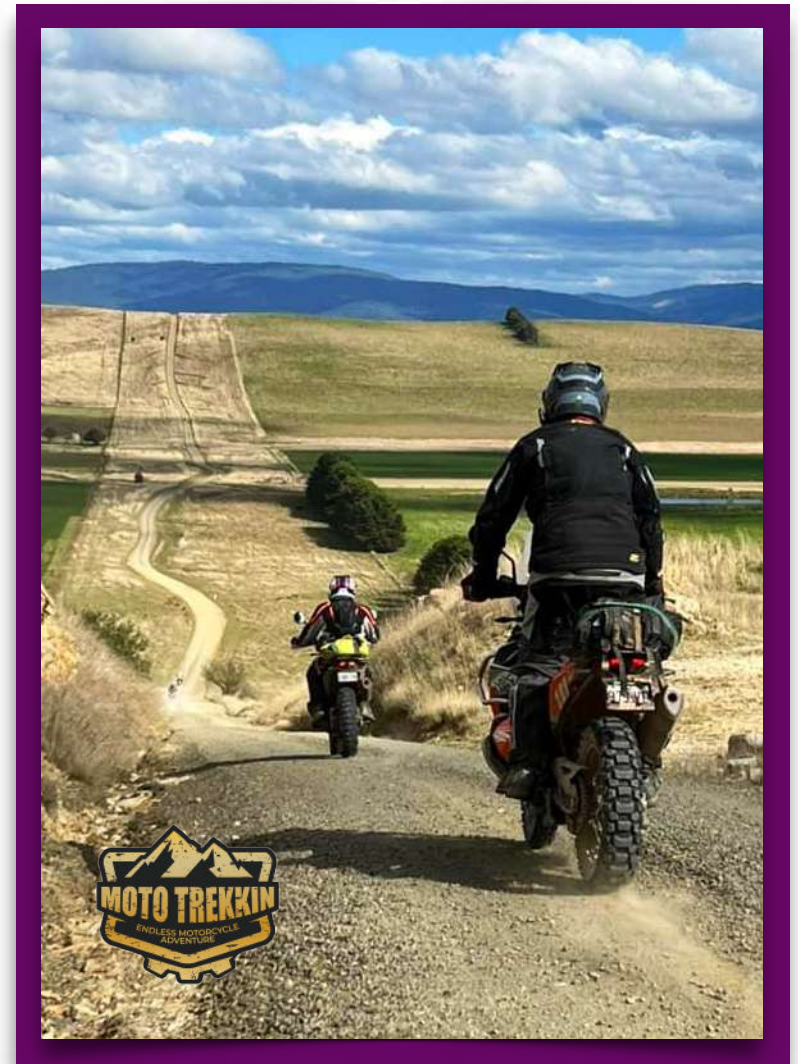

2026

RIDGE RIDER VI

YARRA VALLEY » HUNTER VALLEY

YARRA VALLEY » HUNTER VALLEY
The ULTIMATE off-road motorcycle adventure!

We're renowned for creating the most exciting off-road motorcycle events offered in Australia.
If you own an adventure motorcycle RR-VI is a must not miss event.

ABOUT OUR EVENTS

For the last six years, adventure riders from all over Australia have come together for our Ridge Rider Series of off-road motorcycle events. It's a week-long off-road motorcycle adventure like no other.

It gives you a break from the daily grind while spending time with mates and riding some of the most scenic off-road trails the Great Dividing Range has to offer.

If you own an adventure motorcycle, this is an annual event you must not miss. Our events are not designed to be a week of motorcycle survival. They are a week of pure off-road enjoyment where you can meet new friends and spend time on the bike, where all the planning and logistics are done for you.

Welcome to an off-road motorcycle adventure at its best.

[CLICK HERE TO REGISTER](#)

WHO RIDES WITH US

Ridge Rider 6 (RR-VI) is open to all **intermediate-skilled** male and female owners of larger adventure motorcycles who love off-road riding, but don't have the time, experience, or resources to plan a five-day mega motorcycle adventure.